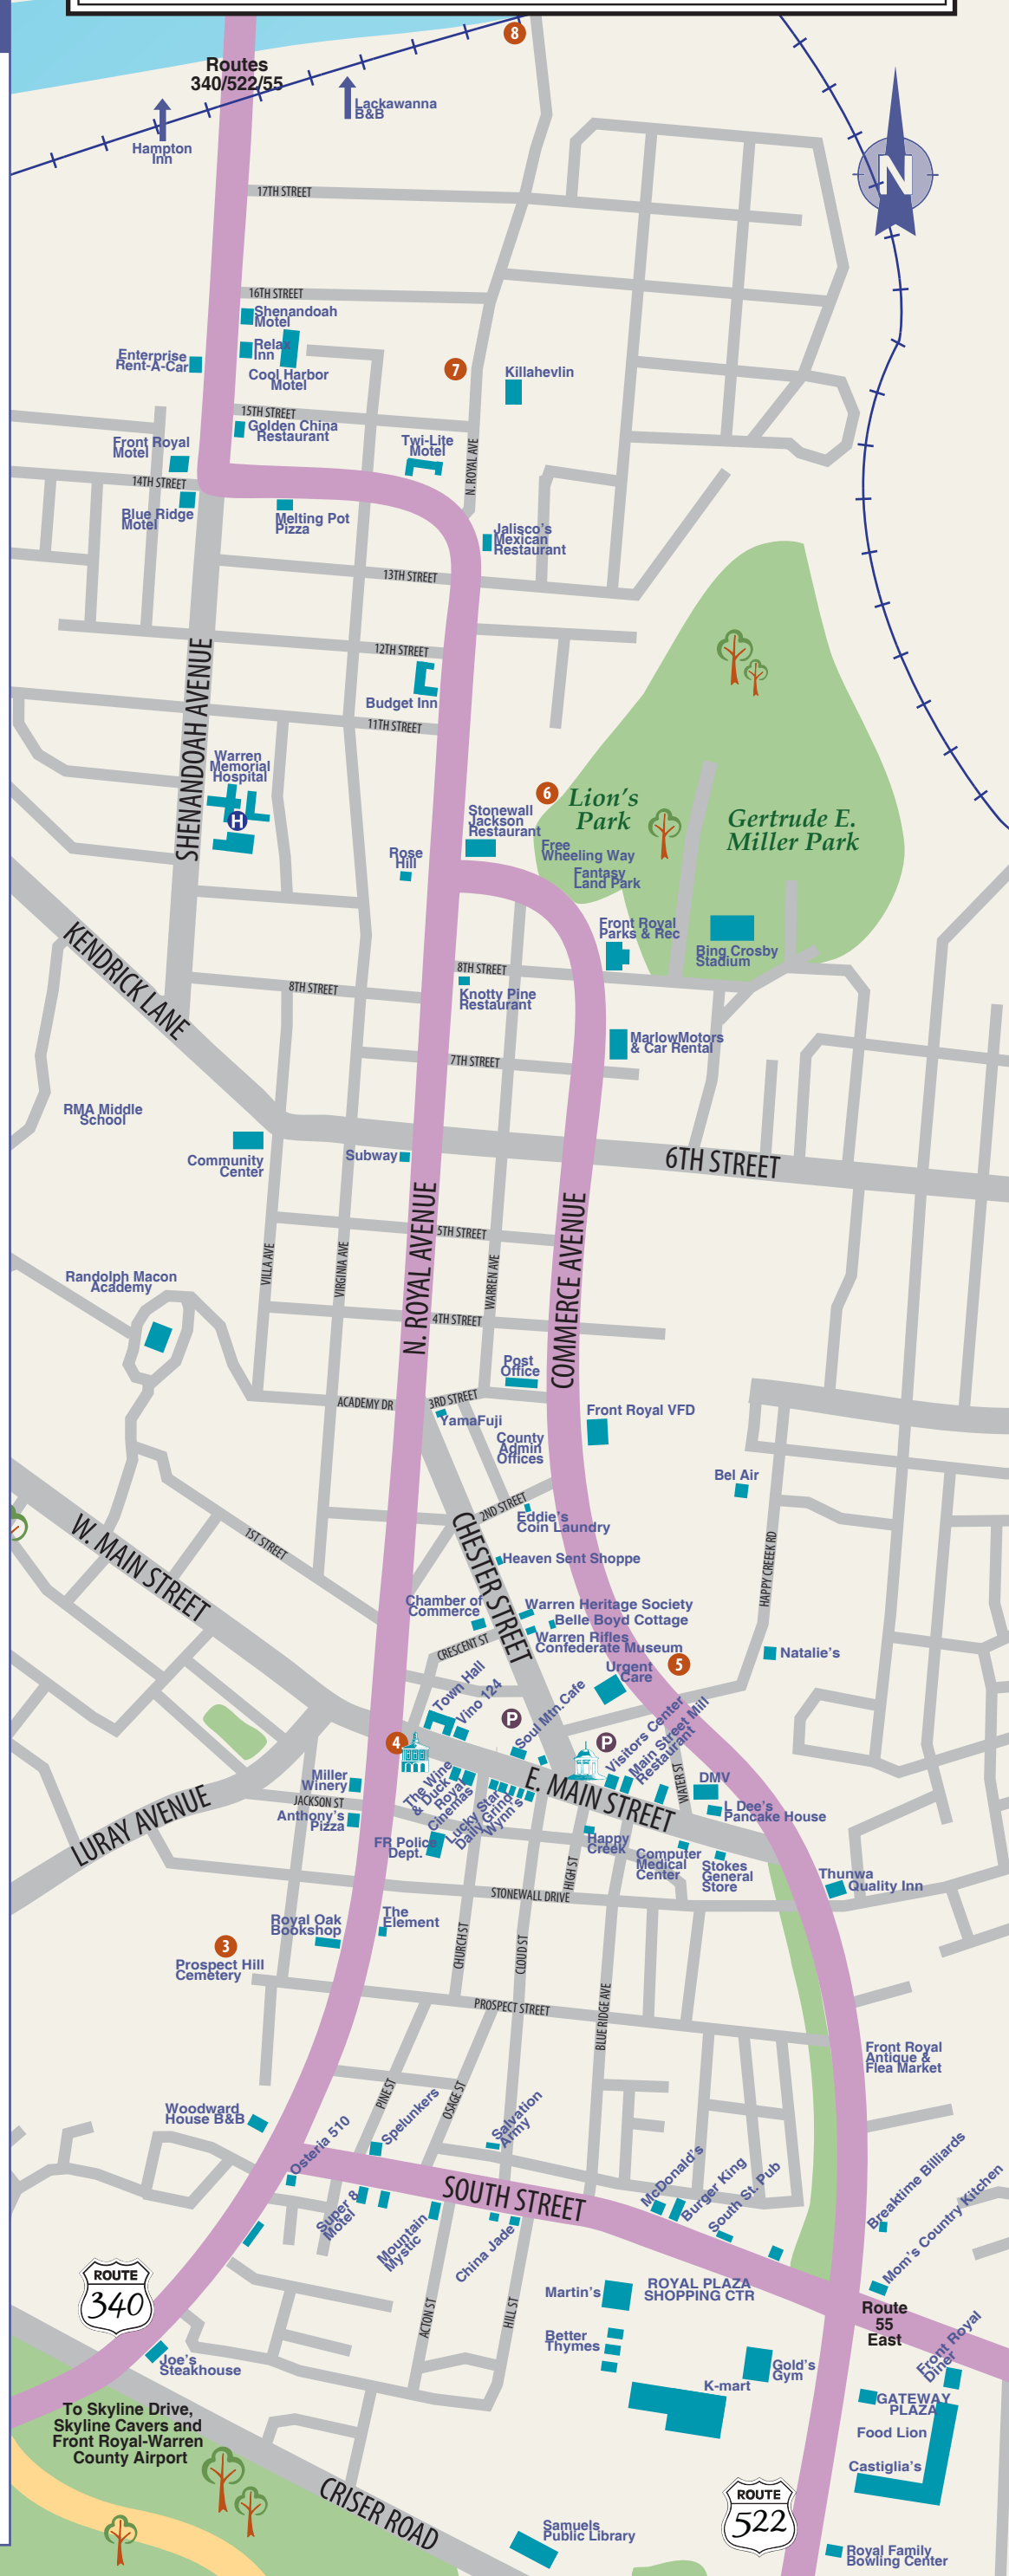

CAMPGROUNDS

- FRONT ROYAL RV CAMPGROUND**
ROUTE 340 SOUTH
(540) 635-2741
- GEORGE WASHINGTON NATIONAL FOREST / ELIZABETH FURNACE**
ROUTE 55 WEST TO ROUTE 678
(540) 984-4101
- GOONEY CREEK CAMPGROUND**
ROUTE 340 SOUTH
(540) 635-4066
- LOW-WATER BRIDGE CAMPGROUND**
173 PANHANDLE ROAD
BENTONVILLE, VA
(540) 635-7277
- NORTH FORK RESORT**
301 NORTH FORK ROAD
(540) 636-2995
- POE'S SOUTH FORK CAMPGROUND**
RIVERTON
(540) 636-6192
- SHENANDOAH NATIONAL PARK**
BIG MEADOWS (MILE 51)
LEWIS MOUNTAIN (MILE 57.5)
LOFT MOUNTAIN (MILE 79.5)
(540) 999-3500
- SHENANDOAH RIVER STATE PARK**
Rt. 340
BENTONVILLE, VA
(540) 622-6840

To Skyline Drive, Skyline Cavers and Front Royal-Warren County Airport

Join Us for Year-Round Festivals and Events

- | | | | |
|-----|------------------------|-----|-----------------------------------|
| APR | Red Bud Festival | AUG | Warren County Fair |
| MAY | Virginia Wine Festival | SEP | Virginia Air Show |
| JUN | Virginia Herb Festival | SEP | Brew and Blues Festival |
| JUN | Gazebo Gatherings | OCT | SCBI Autumn Conservation Festival |
| JUL | Gazebo Gatherings | OCT | Festival of Leaves |
| AUG | RiverFest | OCT | Hometown Halloween |
| AUG | Gazebo Gatherings | DEC | Christmas Parade |